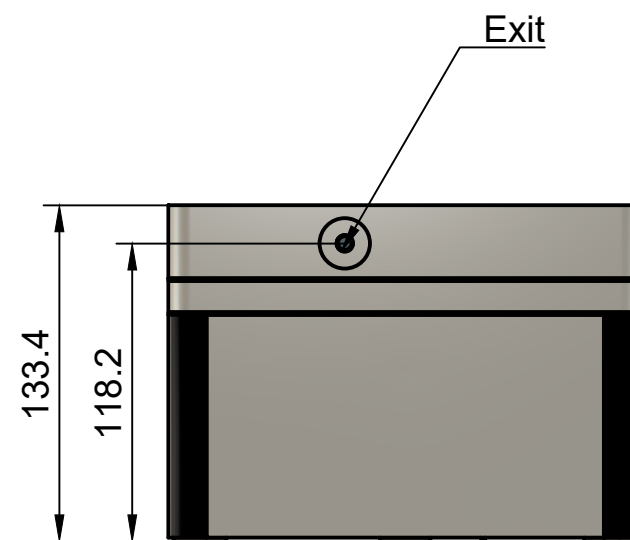

M6 Mounting Threads

On/Off Toggle Switch

Ethernet

Multi-Functional Status LED

Air Intake

24VDC Power Input

Always-On Display (ePaper)

Laser Control/Communication

Laser Name  
**Peregrine**

LaserAtWork GmbH  
 Buedtenstrasse 6a  
 6973 Hoechst  
 Austria

+43 660 655 5875  
 info@laseratwork.com

Size: A3

Sheet: 1/1

Weight: <12 kg

All dimensions in millimeter