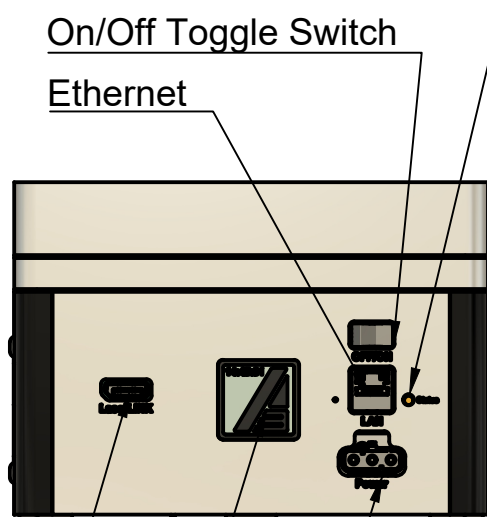

M6 Mounting Threads

On/Off Toggle Switch

Ethernet

Multi-Functional Status LED

Air Intake

24VDC Power Input

Always-On Display (ePaper)

Laser Control/Communication