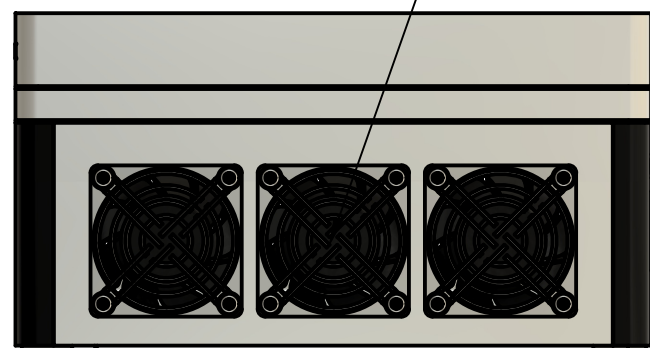

M6 Mounting Threads

On/Off Toggle Switch

Ethernet

Multi-Functional Status LED

Air Intake

24VDC Power Input

Always-On Display (ePaper)

Laser Control/Communication